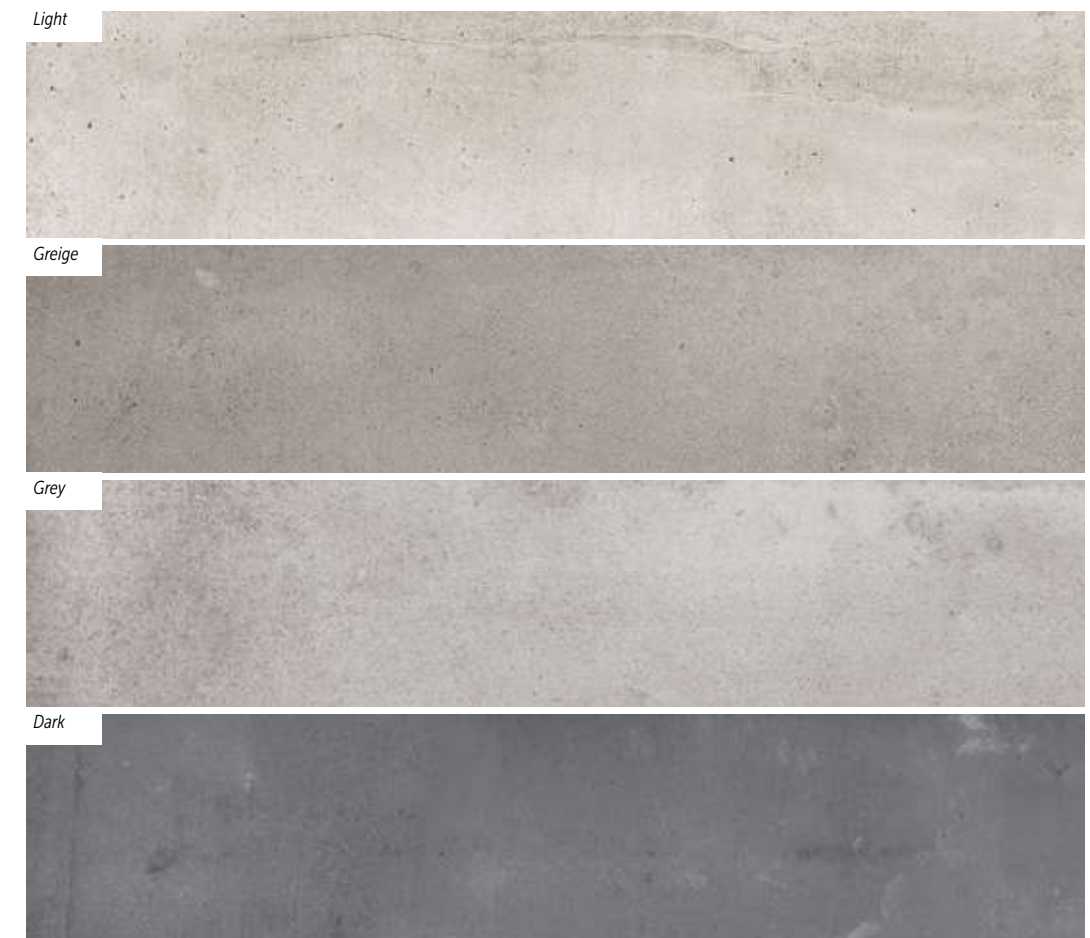

 **Porcelain Tiles**
 Wall & Floor

COLOURS

Cores . Couleurs . Farben . Colores

SEE IT IN YOUR ROOM!

Wall:
 Boulevard Grey 29.5x59.2 cm ret. Natural P3082R

Floor:
 Boulevard Grey 59.2x59.2 cm ret. Natural P6097R